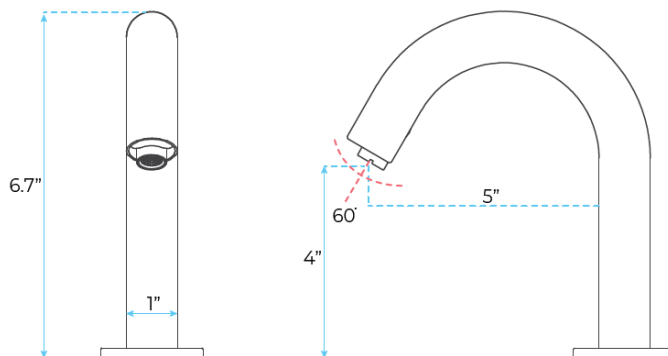

## **SPECS :**

Power: DC:6V(4AA alkaline battery)

AC:220V-240V; 50/60HZ

Water Consumption: 0.05Mpa-0.6Mpa

Detection Zone: 16-32 cm or adjustable

Motor valve lifespan: up to 500000  
flushes

Battery lifespan: 100000 cycles

Static Power Consumption: 0.36mw

Working Power consumption: 0.5mw

Inductive Opening Time: < 1 second

Inductive Closing Time: < 2 second

Dia.of inlet / outlet pipe: G1/2"

Temperature: 0.1-50°C

Dia of installing faucet: 33~35mm

Flow rate: 1.8 GPM (6.81 L / min)